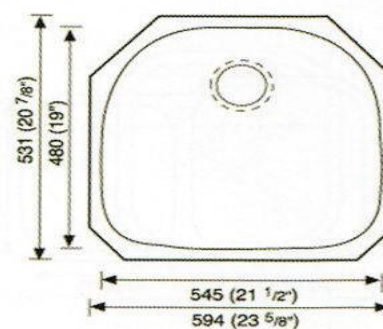

Progressive Dimensions Sinks

Stainless Steel Kitchen Sinks

Model #908
Standard
Under Mount
Sink
9" Deep

Model #508
"D" Bowl
Under Mount
Sink
9" Deep

Model #408
Jumbo
Under Mount
Sink
8" Deep

Model #308
70 / 30
Vegetable
Under Mount
Sink
9 / 7" Deep
Reversible

Model #208
50 / 50
Double Bowl
Under Mount
Sink
9" Deep