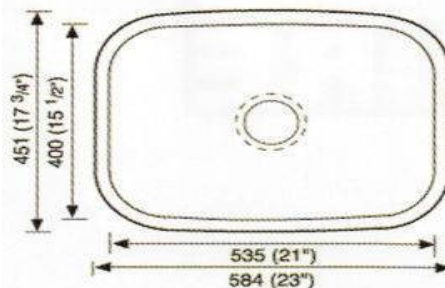

Progressive Dimensions Sinks

Stainless Steel Kitchen Sinks

Model #908
Standard
Under Mount
Sink
9" Deep

Model #508
"D" Bowl
Under Mount
Sink
9" Deep

Model #408
Jumbo
Under Mount
Sink
8" Deep

Model #308
70 / 30
Vegetable
Under Mount
Sink
9 / 7" Deep
Reversible

Model #208
50 / 50
Double Bowl
Under Mount
Sink
9" Deep