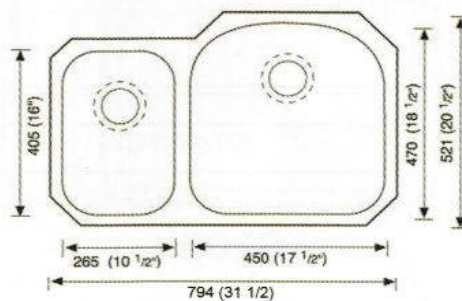

Progressive Dimensions Sinks

Stainless Steel Kitchen Sinks

Model #908
Standard
Under Mount
Sink
9" Deep

Model #508
"D" Bowl
Under Mount
Sink
9" Deep

Model #408
Jumbo
Under Mount
Sink
8" Deep

Model #308
70 / 30
Vegetable
Under Mount
Sink
9 / 7" Deep
Reversible

Model #208
50 / 50
Double Bowl
Under Mount
Sink
9" Deep