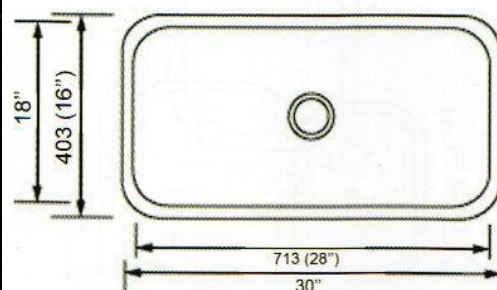

Progressive Dimensions Sinks

Stainless Steel Kitchen Sinks

Model #908
Standard
Under Mount
Sink
9" Deep

Model #508
"D" Bowl
Under Mount
Sink
9" Deep

Model #408
Jumbo
Under Mount
Sink
8" Deep

Model #308
70 / 30
Vegetable
Under Mount
Sink
9 / 7" Deep
Reversible

Model #208
50 / 50
Double Bowl
Under Mount
Sink
9" Deep